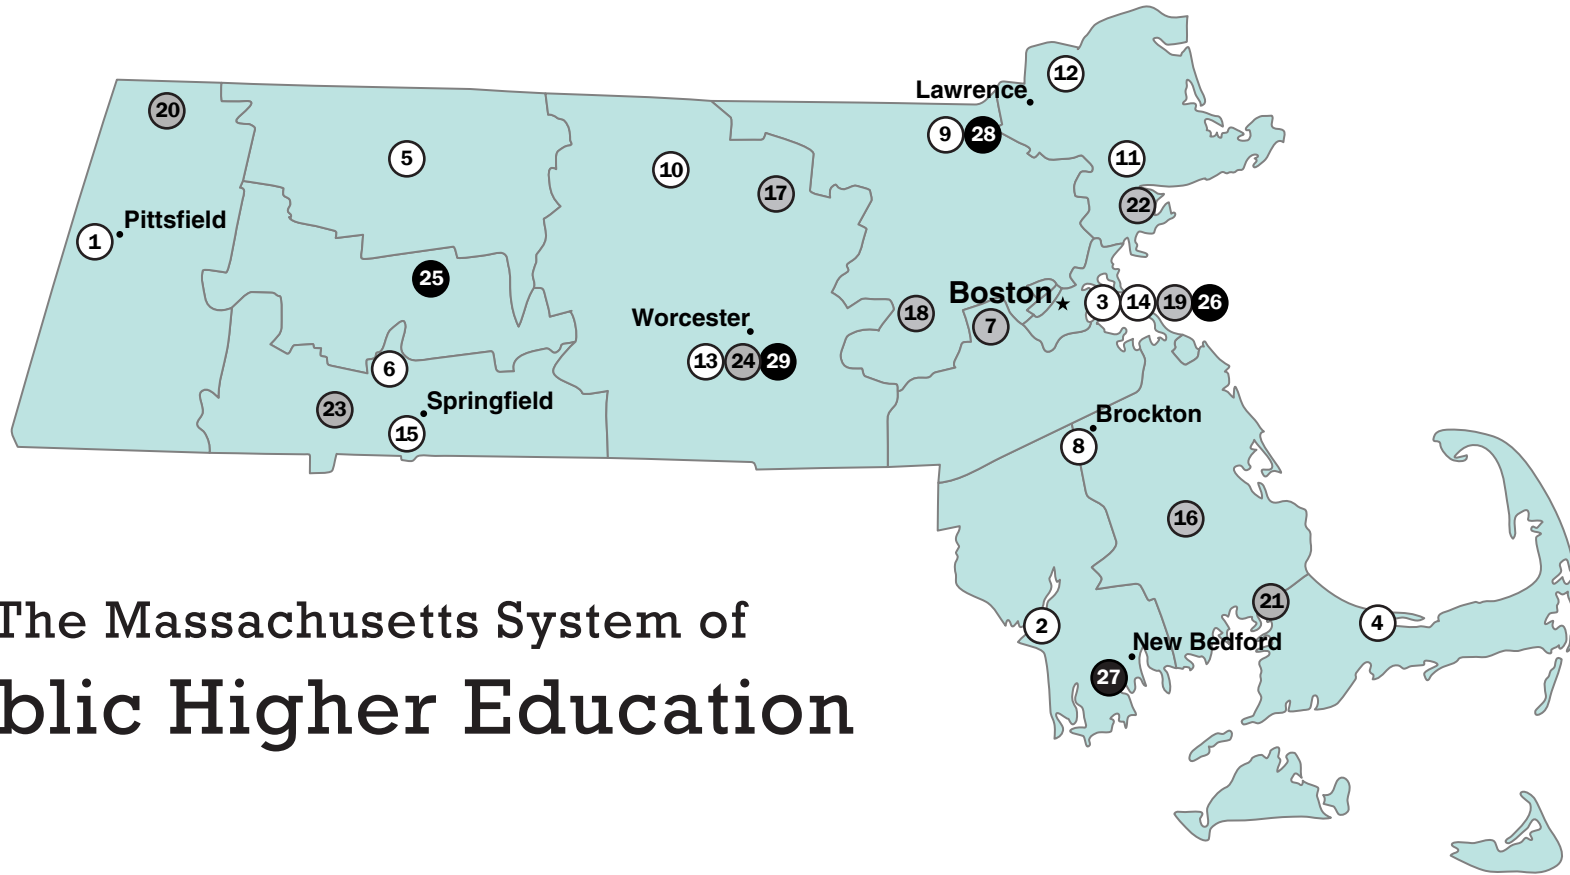

The Massachusetts System of Public Higher Education

Community Colleges

- ① **Berkshire Community College**, Pittsfield
(413) 499-4660 | www.cc.berkshire.org
- ② **Bristol Community College**, Fall River
(508) 678-2811 | www.bristol.mass.edu
- ③ **Bunker Hill Community College**, Boston
(617) 228-2000 | www.bhcc.mass.edu
- ④ **Cape Cod Community College**, West Barnstable
(508) 362-2131 | www.capecod.mass.edu
- ⑤ **Greenfield Community College**, Greenfield
(413) 775-1000 | www.gcc.mass.edu
- ⑥ **Holyoke Community College**, Holyoke
(413) 538-7000 | www.hcc.mass.edu
- ⑦ **Mass. Bay Community College**, Wellesley Hills
(781) 239-3000 | www.mbcc.mass.edu